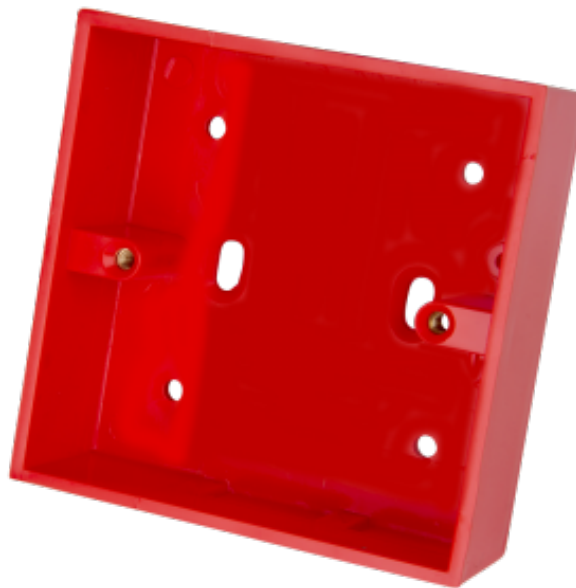

CENTAUR®

Centaur Data Sheet

Product Code:

SB 3R

Product Range:

Surface & Flush
Boxes, Surface Boxes

Issue Date:

04/06/2026

Description:

1 Gang 32 mm Deep PVCu Moulded Surface
Pattress Back Box Square Corners Red

Features:

- Knockouts in sides and base for cable entry

Technical:

Country of manufacture	United Kingdom
Material	High Impact Resistant PVCu
Weight	0.066 kg
Colour finish	Red
Packaging type	Each
Product range	Surface Boxes
Self adhesive	No
Standards	BS 4662
Guarantee	10 Year
Knockouts	5 x Mini Trunking
Lug type	Fixed
Depth	32 mm
Self extinguishing	Yes