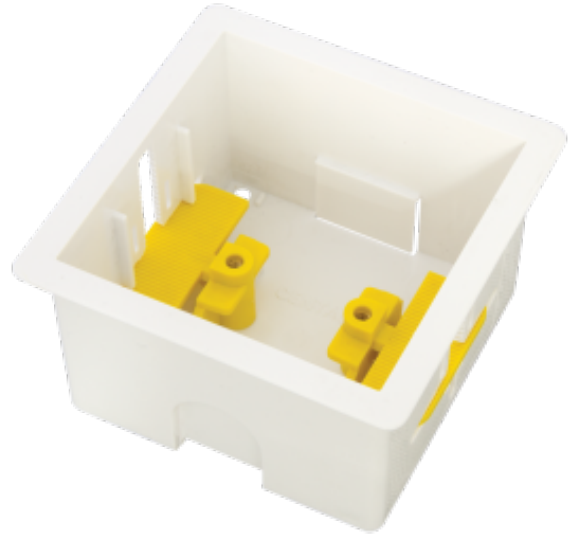

CENTAUR®

Centaur Data Sheet

Product Code:

CDLB 3W

Product Range:

Standard Dry Lining
Boxes

Issue Date:

04/06/2026

Description:

1 Gang Dry Lining Box 46 mm

Features:

- 1 gang accessory box
- Depth 46 mm
- Aperture 73 mm x 73 mm
- Board thickness 2 mm to 30 mm
- Made from self-extinguishing PVCu

Technical:

Country of manufacture	United Kingdom
Material	High Impact Resistant PVCu
Weight	0.068 kg
Colour finish	White
Packaging type	Each
Pack quantity	10
Product range	Dry Lining Boxes
Size	Aperture: 73 mm x 73 mm
Self adhesive	No
Standards	BS 4662
Guarantee	10 Year
Aperture	73 mm x 73 mm
Knockouts	2 x Mini Trunking
Board thickness	2 mm - 30 mm
Lug type	Adjustable
Depth	46 mm
Self extinguishing	Yes